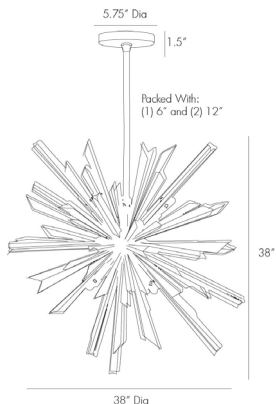

ARTERIOS

WALDORF LARGE CHANDELIER

89029
H: 39.5 IN, Dia: 38.00 IN
Antique Brass
Contract Suitable As Is

Depth and scale are transformative features in this eight-light chandelier. Angular steel shards in varying sizes extend from the center, creating a vibrant form finished in antique brass. Clear glass rods are interspersed throughout, adding a nice contrast from the metal. Available in a smaller size or vintage silver finish. Additional pipe available (PIPE-101). Damp-rated, although limited covered outdoor conditions may affect

APPEARANCE

Material	Glass, Steel
Finish	Antique Brass, Clear
Top Coat/Sealant	true

DIMENSIONS

Chandelier	H: 38 IN, Dia: 38.00 IN
Minimum Hanging Height	39.5 IN
Maximum Hanging Height	51.5 IN
Canopy	H: 1 IN, Dia: 5.75 IN

WIRING

Rating	Damp
Cord	10 FT, Clear/Silver, SVT
Socket	8, Type B=-E12 Other
Photographed Bulb	Small Clear Tubular Bulb
Maximum Watt	40
Voltage	110-120 V

CERTIFICATIONS

Cerifications	Mexico Australia, EU, United Kingdom, Middle East, United States, Canada
---------------	---

REPLACEMENT PARTS

Replacement Part 1	PIPE-101
Replacement Part 1 Dim	(1) 6" and (1) 12" rods
Replacement Part 2	PIVOT-103
Replacement Part 2 Dim	1.5" x 1"

CONTRACT

Contract Suitable	true
-------------------	------